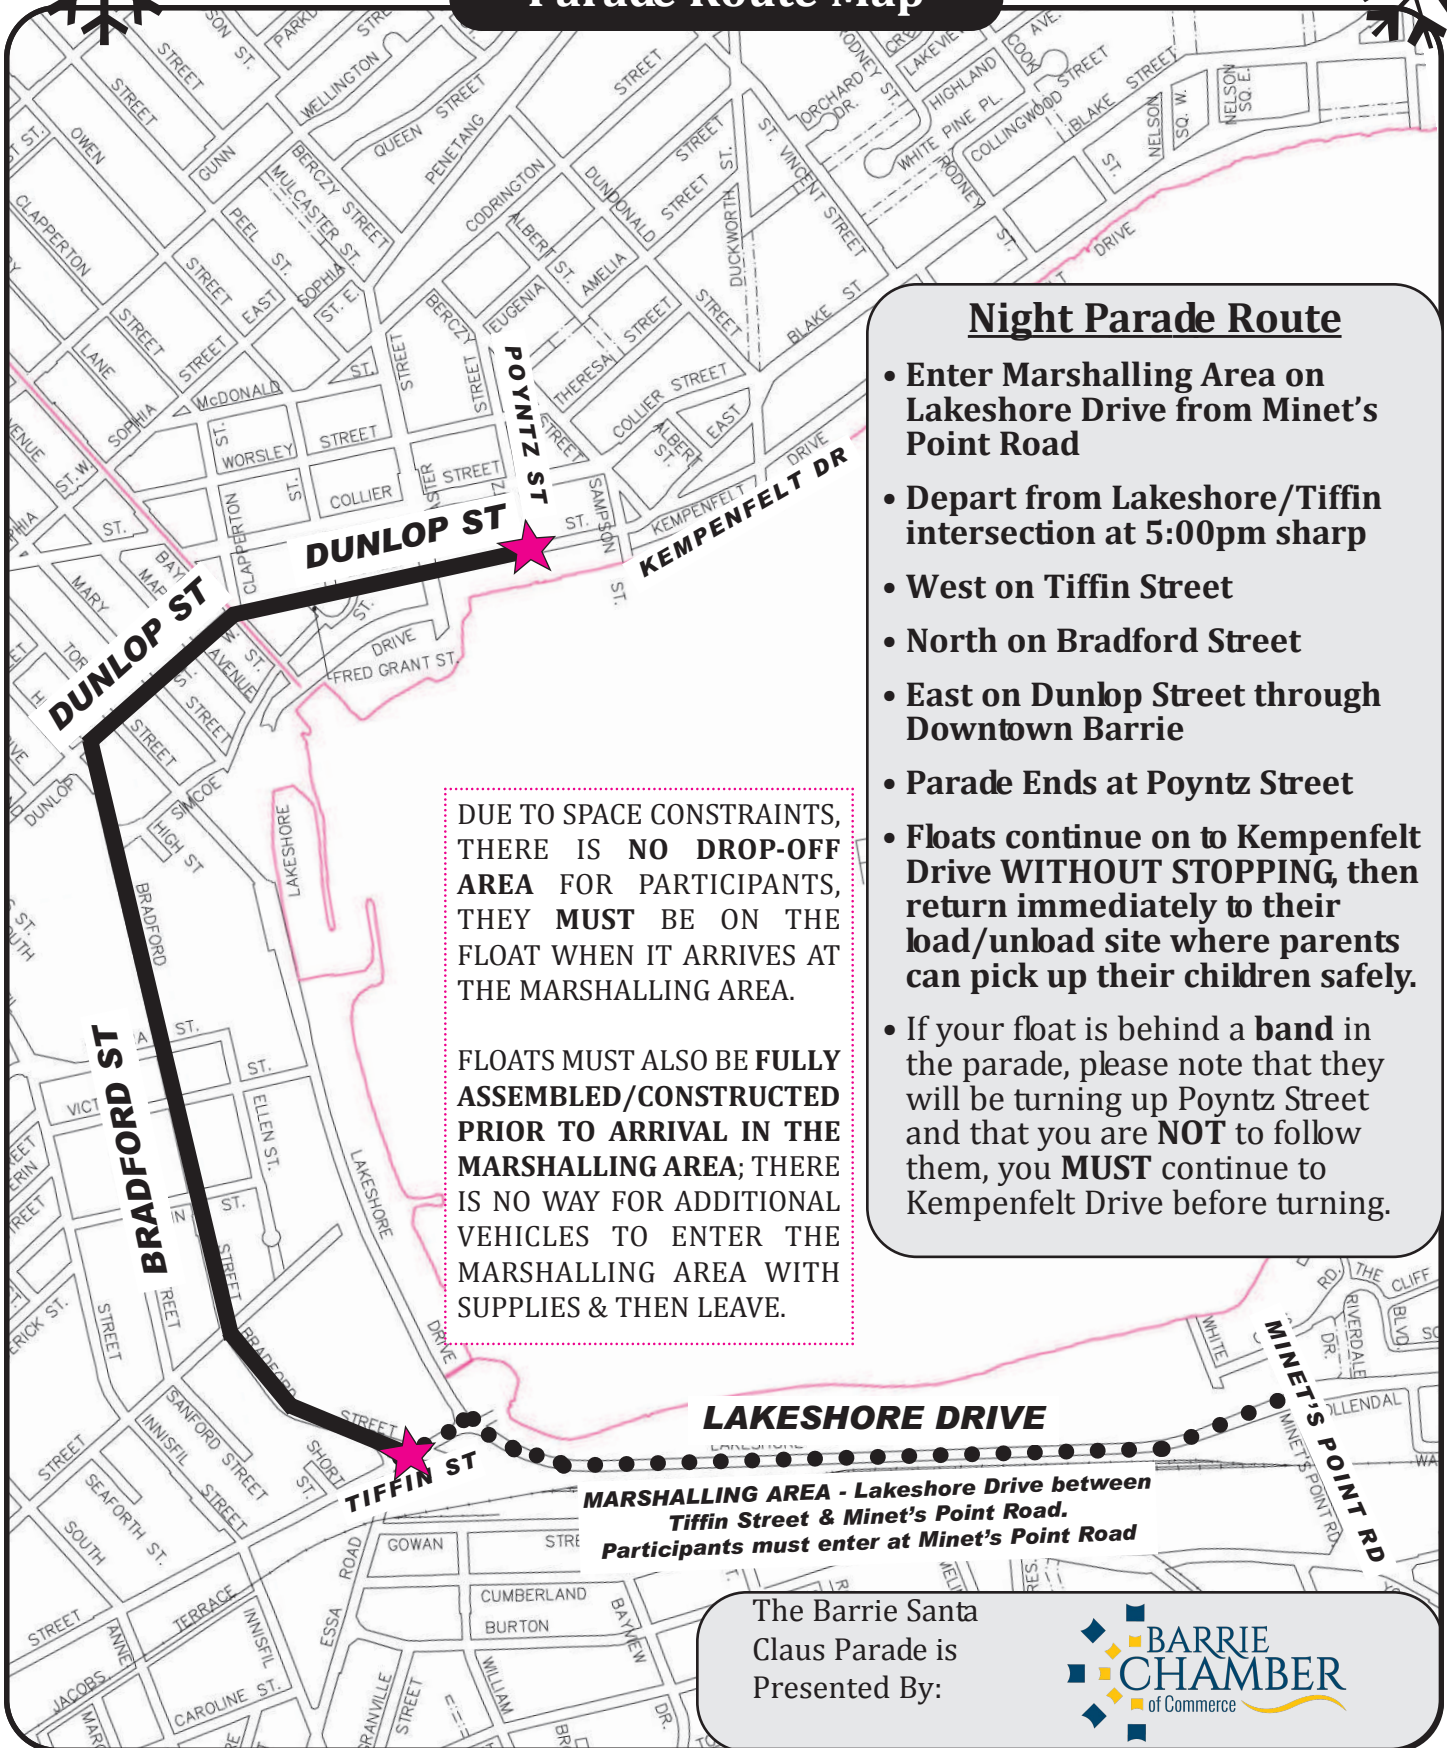

Santa Claus Parade

Parade Route Map

Night Parade Route

- Enter Marshalling Area on Lakeshore Drive from Minet's Point Road
- Depart from Lakeshore/Tiffin intersection at 5:00pm sharp
- West on Tiffin Street
- North on Bradford Street
- East on Dunlop Street through Downtown Barrie
- Parade Ends at Poyntz Street
- Floats continue on to Kempenfelt Drive **WITHOUT STOPPING**, then return immediately to their load/unload site where parents can pick up their children safely.
- If your float is behind a **band** in the parade, please note that they will be turning up Poyntz Street and that you are **NOT** to follow them, you **MUST** continue to Kempenfelt Drive before turning.

DUE TO SPACE CONSTRAINTS, THERE IS NO DROP-OFF AREA FOR PARTICIPANTS, THEY MUST BE ON THE FLOAT WHEN IT ARRIVES AT THE MARSHALLING AREA.

FLOATS MUST ALSO BE FULLY ASSEMBLED/CONSTRUCTED PRIOR TO ARRIVAL IN THE MARSHALLING AREA; THERE IS NO WAY FOR ADDITIONAL VEHICLES TO ENTER THE MARSHALLING AREA WITH SUPPLIES & THEN LEAVE.

MARSHALLING AREA - Lakeshore Drive between Tiffin Street & Minet's Point Road.
Participants must enter at Minet's Point Road

The Barrie Santa Claus Parade is Presented by: